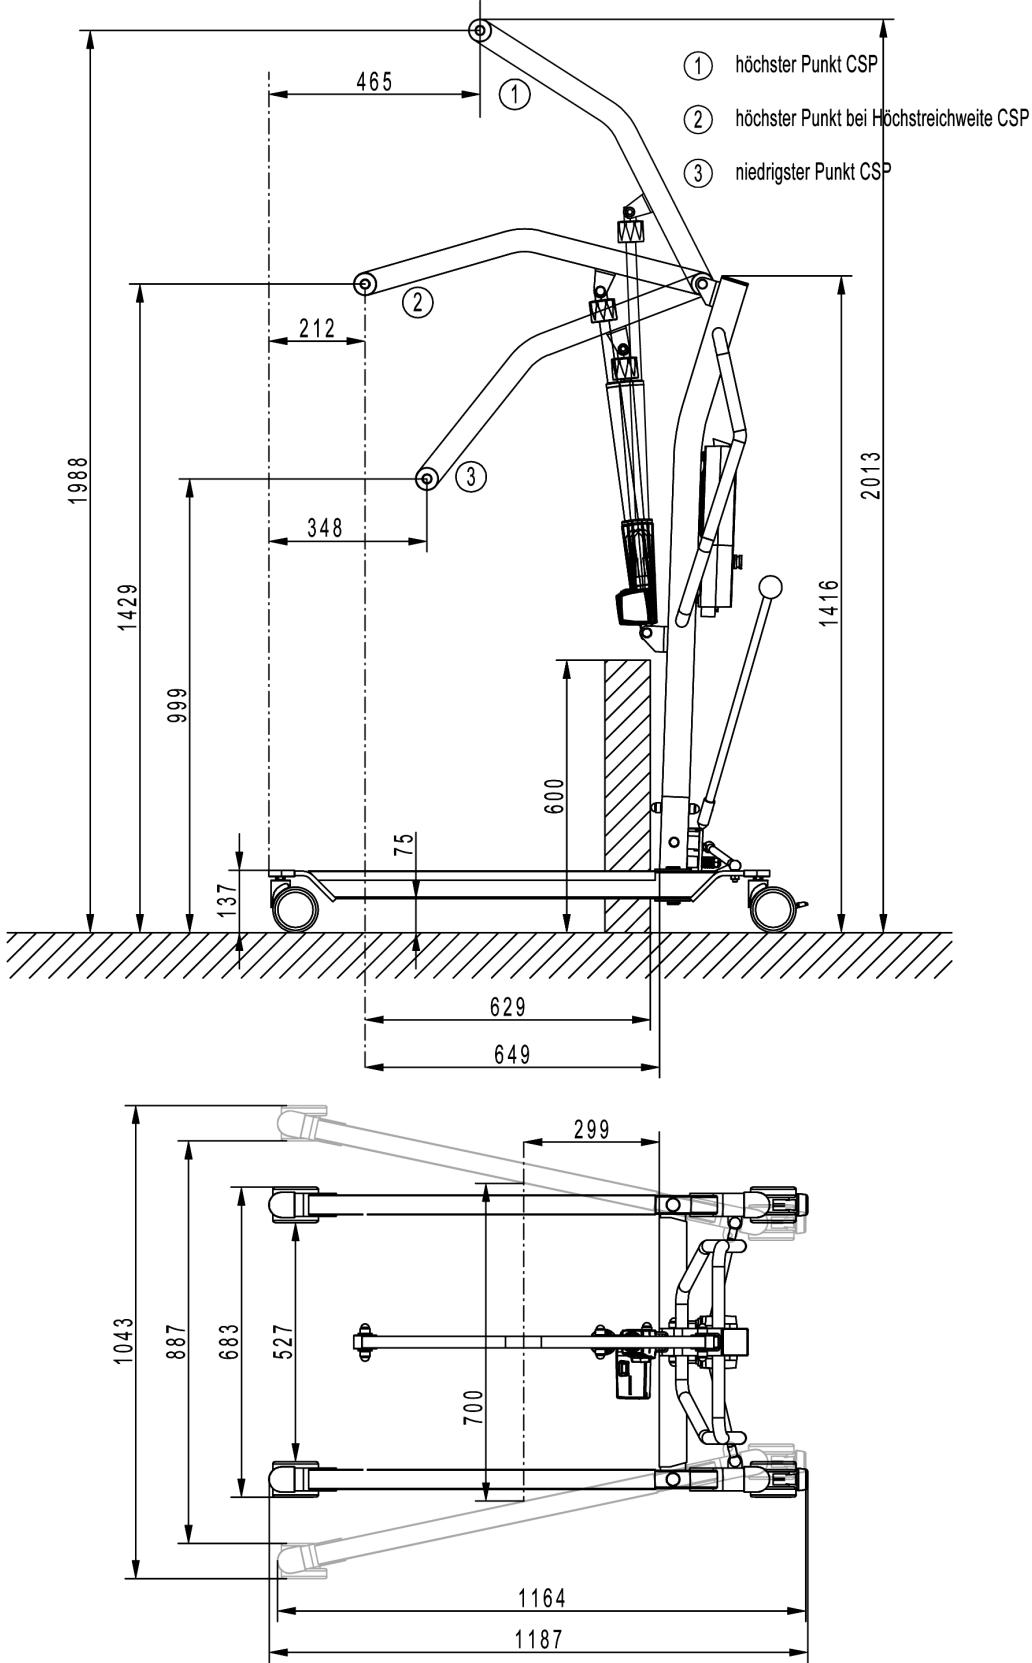

Technical Data

Electrical data, dimensions and weights

	DIANA Comfort	DIANA Standard
Net weight (without Battery)	33,5 kg	32,5 kg
Base length	1187 mm	1160 mm
Base width (outside)	683 - 1043 mm	670 - 1029 mm
Base width (inside)	527 - 887 mm	540 - 899 mm
Base height	137 mm	107 mm
Chassis clearance	75 mm	45 mm
Overall height	1446 - 2013 mm	1416 - 1983 mm
Lifting range	989 mm	989 mm
Power supply	24 V	24 V
Battery capacity:	24 V / 2,9 Ah	24 V / 2,9 Ah
Duty cycle	10% (1:9)	10% (1:9)
Degree of protection	IPX5	IPX5
Noise Level		
Idle	< 48 dB	< 47 dB
Max.	- 48 dB	- 47 dB
Battery charger:	Wall mounted charger 230 V / 400 mA IPX4	Charging cable 230 V / 260 mA IPX4
Lifting capacity	200 kg / 440 lbs.	160 kg / 350 lbs.

Technical modifications reserved.

Technical Data

Dimensions DIANA Comfort

Technical Data

Dimensions DIANA Standard