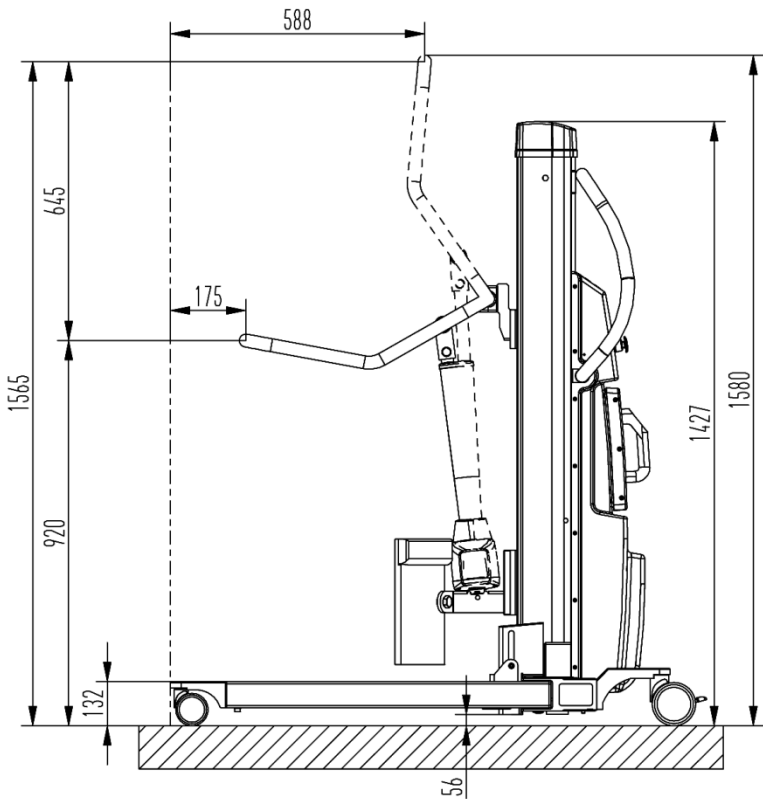

Specifications

Electrical data, dimensions and weights

	Raisa-Pro
Net weight (without Battery)	80 kg
Lifting capacity	275 kg / 600 lbs.
Lifting range	645 mm
Base length	1239 mm
Base width min. / max.	670 / 1333 mm
Base height	132 mm
Overall height / Mast	1427 mm
Overall height / Lifting arm	1427 / 1933 mm
Chassis clearance	56 mm
Caster diameter	100 mm front, 125mm rear
Turning radius	550 mm
Sling suspension	2-point-clips
Noise level	
Idle	< 44 dB
Max.	- 44 dB
<u>Electric</u>	
Power supply	24 V
Battery capacity:	24 V / 2,9 Ah
Duty cycle	10% (1:6)
Fuse	T 6 A
Degree of protection	IP54
<u>Battery charger</u>	
Series	Typ G124-1 T 35/E
Prim. / Sek. / I max.	120 V ≈ / 24 V = / 1 A
Sicherungstyp	T 0,63 A
Schutzart	IP20
Schutzklasse	II

Technical modifications reserved.

Specifications

Specifications

Dimensions RAISA-Pro