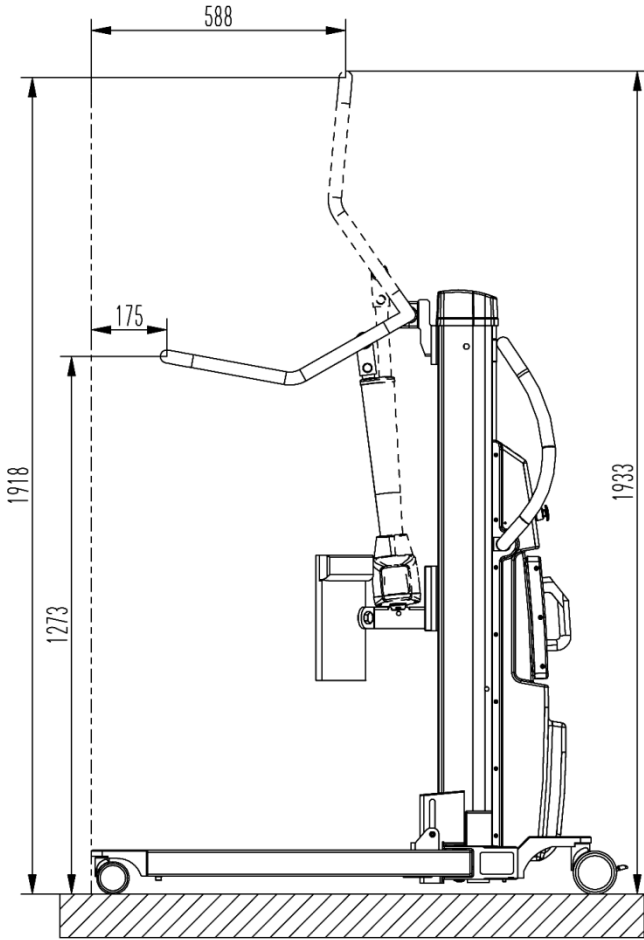

Specifications

Electrical data, dimensions and weights

	Raisa-Pro
Net weight (without Battery)	80 kg
Lifting capacity	275 kg / 600 lbs.
Lifting range	645 mm
Base length	1239 mm
Base width min. / max.	670 / 1333 mm
Base height	132 mm
Overall height / Mast	1427 mm
Overall height / Lifting arm	1427 / 1933 mm
Chassis clearance	56 mm
Caster diameter	100 mm front, 125mm rear
Turning radius	550 mm
Sling suspension	2-point-clips
Noise level	
Idle	< 44 dB
Max.	- 44 dB
<u>Electric</u>	
Power supply	24 V
Battery capacity:	24 V / 2,9 Ah
Duty cycle	10% (1:6)
Fuse	T 6 A
Degree of protection	IP54
<u>Battery charger</u>	
Series	Typ G124-1 T 35/E
Prim. / Sek. / I max.	120 V ≈ / 24 V = / 1 A
Sicherungstyp	T 0,63 A
Schutzart	IP20
Schutzklasse	II

Technical modifications reserved.

Specifications

Specifications

Dimensions RAISA-Pro