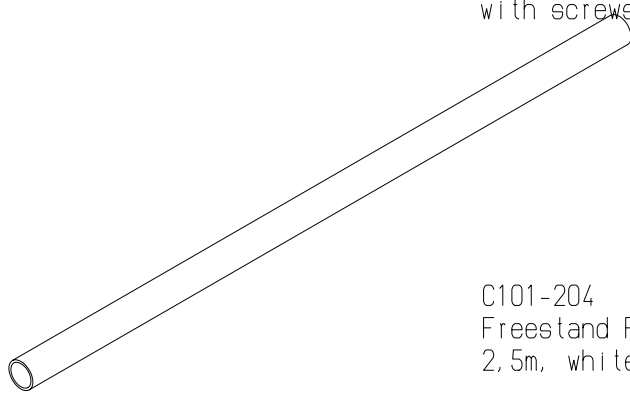

C101-202
2 Pole Freestand Top,
white powdercoated,
with screws & Crossclamp

C101-203
2 Pole Freestand Bottom,
white powdercoated,
with screws & Crossclamp

C101-204
Freestand Pole,
2,5m, white powdercoated

C103-108
Crossclamp,
zink plated,
with screws & nuts