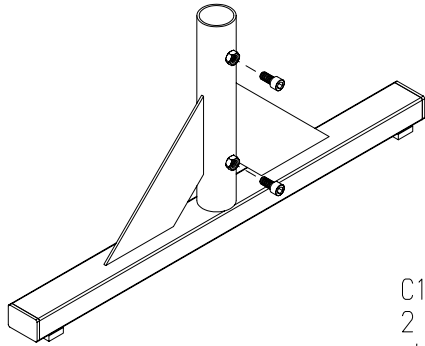

C101-202
2 Pole Freestand Top,
white powdercoated,
with screws & Crossclamp

C101-203
2 Pole Freestand Bottom,
white powdercoated,
with screws & Crossclamp

C101-204
Freestand Pole,
2,5m, white powdercoated

C103-108
Crossclamp,
zink plated,
with screws & nuts